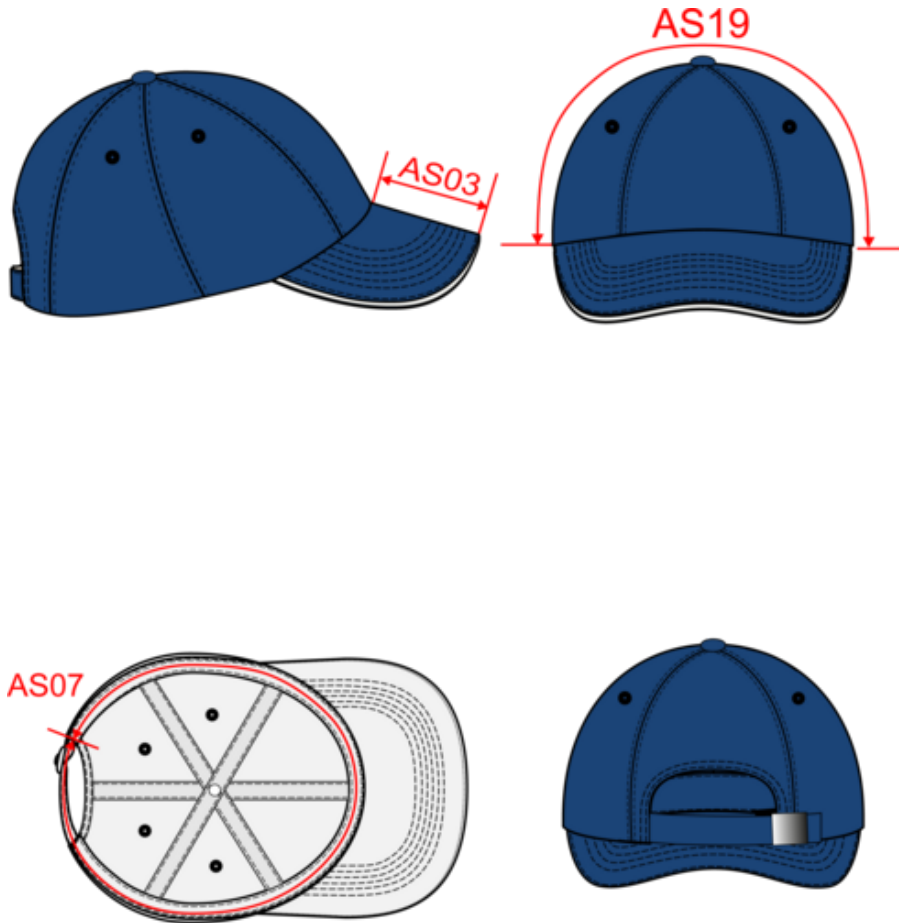

KP036

Top - 6 panels cap

- Soft, supple and pleasant fabric.
- Front panel perfect for decoration access.
- Excellent hold thanks to the adjustable rear fastening with metal buckle.

100% cotton twill. Insert at the front for easy customization. Contrast sandwich peak. Size adjuster with metal buckle.

More information

Logistic

Country of origin

Customs code

KP036

Top - 6 panels cap

Dimensions (cm)

Measurements in cm	One Size
AS03 - Visor length on middle	7.00
AS07 - Total circumference	58.00
AS09 - Front panel height	16.00

KP036

Top - 6 panels cap

Colours information

Beige
RVB : 170,160,148
Pantone C : 7536C
Pantone TCX : 16-0806TCX

White

RVB : 231,230,248
Pantone C : 663C
Pantone TCX : 13-4105TCX

Black

RVB : 35,35,37
Pantone C : Black
Pantone TCX : 19-4004TCX