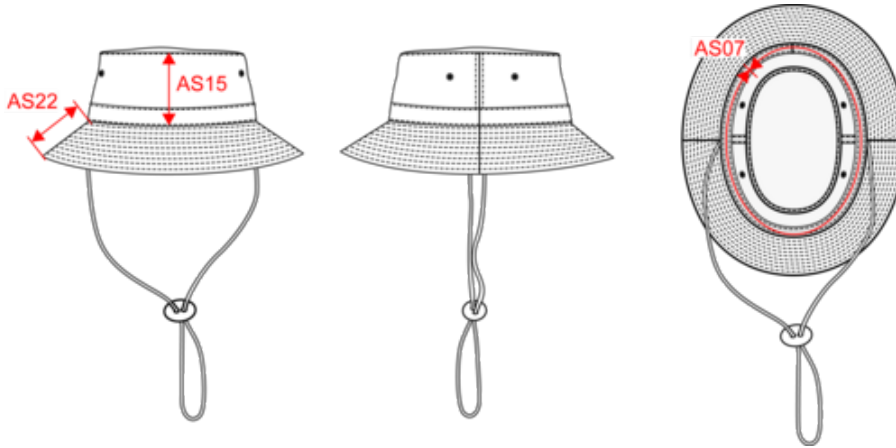

KP047

Baroudeur - Bucket hat

- Thick brushed cotton twill (350 g/m²) for guaranteed resistance, suppleness and a silky soft feel.
- Reinforced band on the cap.
- Strap with a leather stopper for optimum fit and an elegant finish.

100% brushed cotton twill. Overstitching details. Reinforced insert to the inside of the cap. Size adjuster with leather toggle. 4 metal ventilation eyelets.

Beige
Sand

More information

Logistic

25

100

Country of origin

CN - China

Customs code

65050090

KP047

Baroudeur - Bucket hat

Dimensions (cm)

Measurements in cm	One Size
AS07 - Total circumference	60.00
AS15 - Front hat crown height	10.00
AS22 - Brim width	7.00

KP047

Baroudeur - Bucket hat

Colours information

 **Beige Sand**

RVB : 172,150,131
Pantone C : 7521C
Pantone TCX : 16-1310TCX

Logisti  25  100

Sizes	Width (cm)	Height (cm)	Length (cm)	Net weight (kg)	Gross weight (kg)	Pieces/Box	Pieces/Bundle
One Size	40.00000	33.00000	60.00000	11.00000	12.00000	100	0