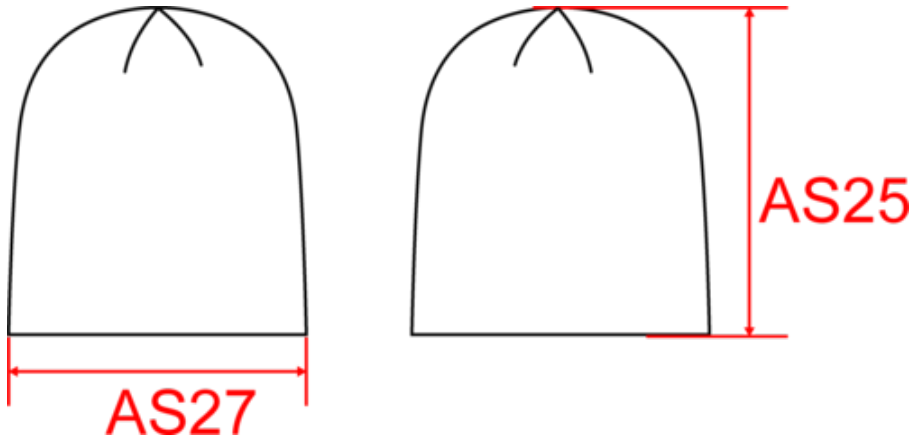

Customs code

65050090

Also available in version

KP524

KP513

Knitted beanie

Dimensions (cm)

Measurements in cm	One Size
AS25 - Total height at the highest level	20.00
AS27 - 1/2 bottom width	20.00