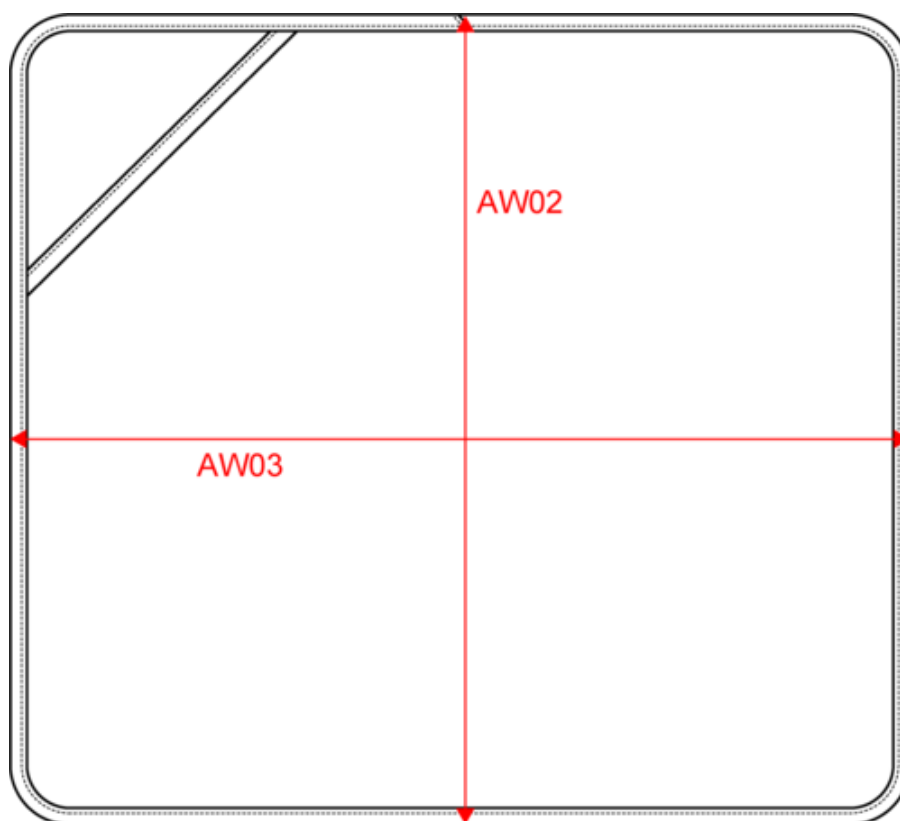

KARIBAN

K124

Babies' hooded Terry towel

- Made from 100% cotton.
- With hood and contrasting binding along the edges.

100% cotton. With hood and contrast binding.

More information

Logistic

Country of origin

Customs code

KARIBAN

K124

Babies' hooded Terry towel

Dimensions (cm)

Measurements in cm	One Size
AW02 - Total height	77.00
AW03 - Total width	77.00

KARIBAN

K124

Babies' hooded Terry towel

Colours information

White

RVB : 236,236,252
Pantone C : White
Pantone TCX : 11-0601TCX

Pink

RVB : 234,189,216
Pantone C : 706C
Pantone TCX : 13-2807TCX

White

RVB : 236,236,252
Pantone C : White
Pantone TCX : 11-0601TCX

Sky Blue

RVB : 136,169,206
Pantone C : 5425C
Pantone TCX : 14-4121TCX

Logistic

1

50

Sizes	Width (cm)	Height (cm)	Length (cm)	Net weight (kg)	Gross weight (kg)	Pieces/Box	Pieces/Bundle
One Size	60.00	50.00	40.00	0.00000	0.00000	50	0