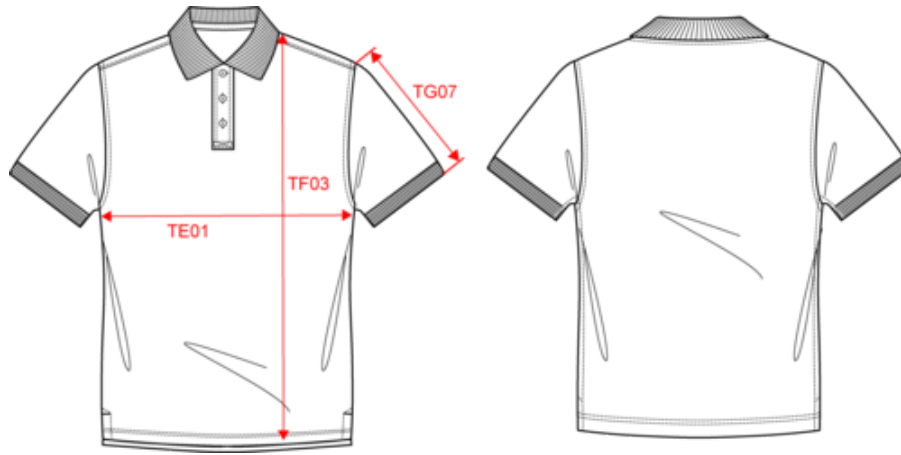

KARIBAN

K209

Men's organic piqué short-sleeved polo shirt

- The ultimate classic polo shirt in organic cotton.
- Slim fit so it hangs perfectly.
- Organic Collection. NO LABEL.

Plain colourways: 100% cotton. Wine Heather, Ocean Blue Heather and French Navy Heather colourway: 80% cotton/20% polyester. Grey Heather: 70% cotton/30% viscose. All colourways are made from organic cotton. 1x1 ribbed neck and cuffs. Placket with 3 matching buttons. Twill tape on inner neck and side slits. No brand label at neck, only size tag for easy relabelling.

KARIBAN

K209

Men's organic piqué short-sleeved polo shirt

Dimensions (cm)

| Measurements in cm | S | M | L | XL | XXL | 3XL |
|---|-------|-------|-------|-------|-------|-------|
| TE01 - 1/2 chest width at 1.5cm below armhole | 50.00 | 53.00 | 56.00 | 59.00 | 62.00 | 65.00 |
| TF03 - Front total height from HSP | 70.25 | 72.25 | 74.25 | 76.25 | 78.25 | 80.25 |
| TG07 - Short sleeve length | 19.50 | 20.25 | 21.00 | 21.75 | 22.50 | 23.25 |