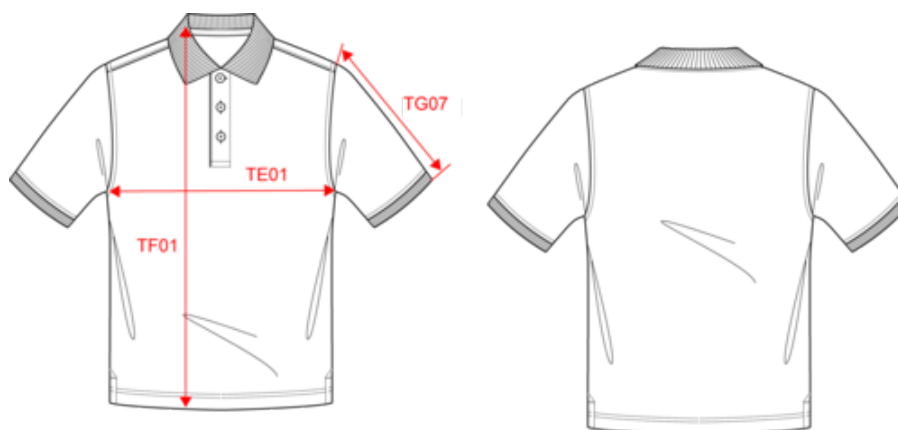

Sky
Blue

White

KARIBAN

K249

Kids' polo shirt washable at 60°

Dimensions (cm)

Measurements in cm	4/6 ans	6/8 ans	8/10 ans	10/12 ans	12/14 ans
TE01 - 1/2 chest width at 1.5cm below armhole	31.00	34.00	37.00	40.00	43.00
TF01 - Total height from HSP	42.50	47.50	52.50	57.50	62.50
TG07 - Short sleeve length	12.50	15.00	17.50	20.00	22.50