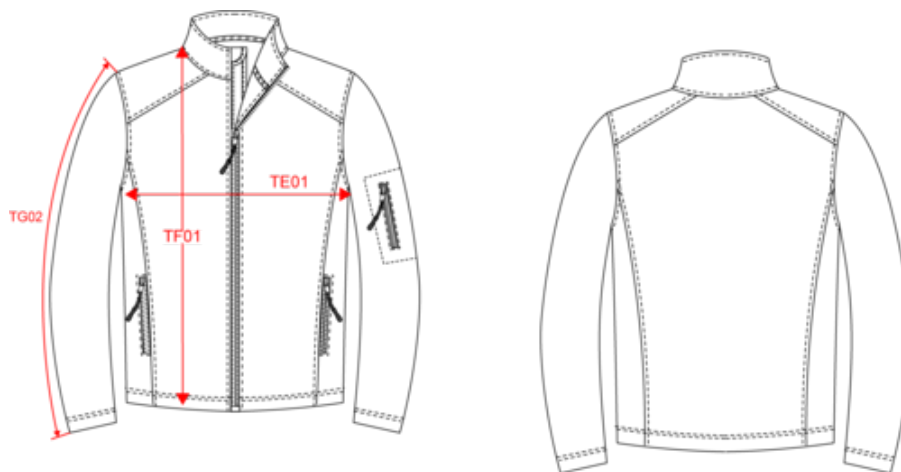

## Dimensions (cm)

| Measurements in cm                            | S     | M     | L     | XL    | XXL   | 3XL   | 4XL   |
|---|-------|-------|-------|-------|-------|-------|-------|
| TE01 - 1/2 chest width at 1.5cm below armhole | 52.00 | 55.00 | 58.00 | 61.00 | 64.00 | 67.00 | 70.00 |
| TF01 - Total height from HSP                  | 72.20 | 74.20 | 76.20 | 78.20 | 80.20 | 82.20 | 84.20 |
| TG02 - Long sleeve length                     | 65.00 | 66.50 | 68.00 | 69.50 | 71.00 | 72.50 | 74.00 |