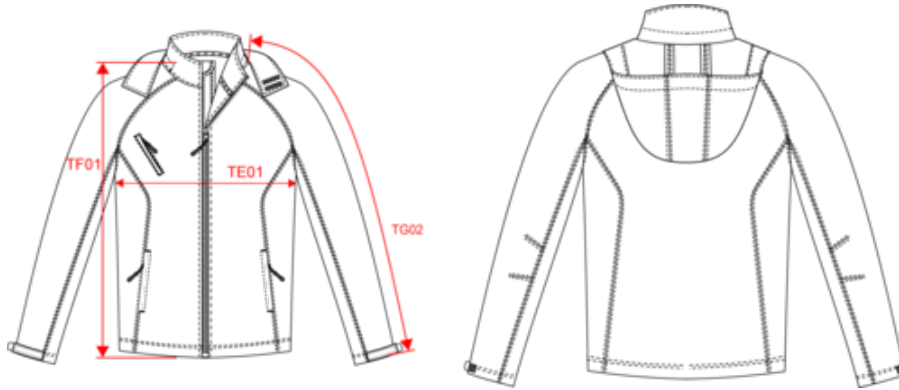

95% polyester/5% elastane. Triple-layer bonded fabric. 1000 gsm/24h breathable and 5000 mm water-resistant. Performance membrane mid layer. Anti pill micro fleece inner layer. Raglan sleeves. Zip through front. 2 front zipped pockets. 1 zipped chest pocket on right side. Detachable hood with drawcord and grip strip. Adjustable cuffs with grip strip. Invisible zip access at inner chest for decoration. Raglan sleeves.

Men's detachable hooded softshell jacket

Dimensions (cm)

Measurements in cm	S	M	L	XL	XXL	3XL	4XL
TE01 - 1/2 chest width at 1.5cm below armhole	52.00	55.00	58.00	61.00	64.00	67.00	70.00
TF01 - Total height from HSP	72.50	74.50	76.50	78.50	80.50	82.50	84.50
TG02 - Long sleeve length	78.75	81.25	83.75	86.25	88.75	91.25	93.75