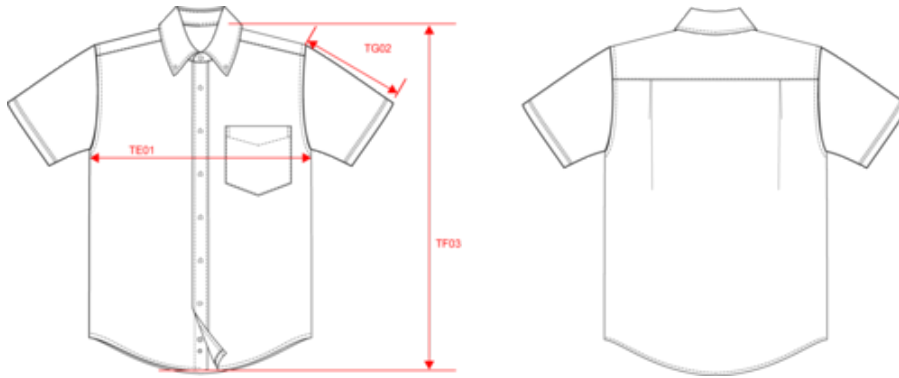

KARIBAN

K535

Men's short-sleeved Oxford shirt

- The classic Oxford shirt for a corporate style.
- Easy to clean thanks to easy-care treatment.
- Takes its place as a workwear wardrobe essential.

70% Oxford cotton/30% polyester. Easy-care fabric. Button down collar. Matching buttons. V-shaped left chest pocket. Double back yoke with 2 side pleats. 2 spare buttons. Shaped hem.

62052000

Also available in version

K536

KARIBAN

K535

Men's short-sleeved Oxford shirt

Dimensions (cm)

Measurements in cm	S	M	L	XL	XXL	3XL	4XL	5XL	6XL
TE01 - 1/2 chest width at 1.5cm below armhole	55.00	58.00	61.00	64.00	67.00	70.00	73.00	76.00	79.00
TF03 - Front total height from HSP	76.50	78.50	80.50	82.50	84.50	86.50	88.50	90.50	92.50
TG07 - Short sleeve length	24.50	25.25	26.00	26.75	27.50	28.25	29.00	29.75	30.50