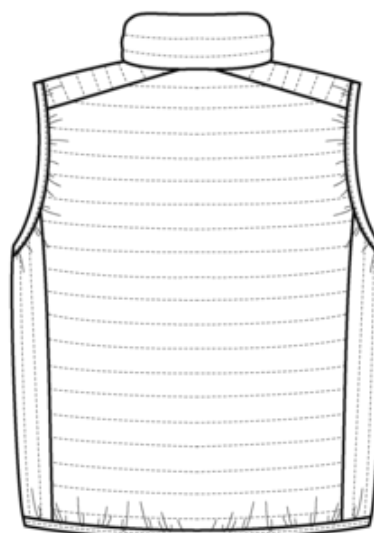

KARIBAN

K6115

Kid's lightweight sleeveless padded jacket

- Practical, warm and super light.
- Hard-wearing, supple and easy-care material.
- Folds up into storage bag.

100% polyamide. Polyester padding. Warm and ultra-lightweight. Folds up into storage bag. 2 front zipped pockets. Contrast interior: Convoy Grey for Black and Red; Navy for Light Royal Blue. Tone-on-tone interior: Navy for Navy. Average weight size 8/10 : 278g.

62024010

Also available in version

K6114

K6113

KARIBAN

K6115

Kid's lightweight sleeveless padded jacket

Dimensions (cm)

Measurements in cm	6/8 ans	8/10 ans	10/12 ans	12/14 ans
TE01 - 1/2 chest width at 1.5cm below armhole	39.50	42.50	45.50	48.50
TF01 - Total height from HSP	47.50	53.00	57.75	62.50

KARIBAN

K6115

Kid's lightweight sleeveless padded jacket