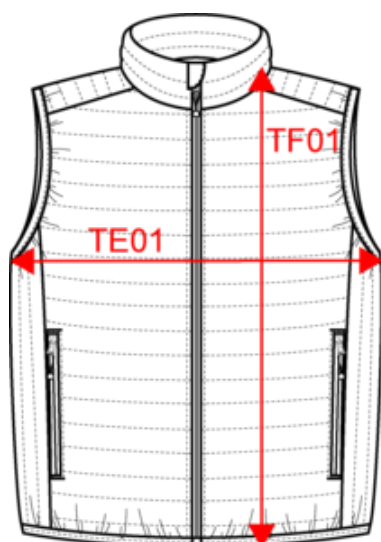

62024010

Also available in version

K6114

K6113

KARIBAN

K6115

Kid's lightweight sleeveless padded jacket

Dimensions (cm)

Measurements in cm	6/8 ans	8/10 ans	10/12 ans	12/14 ans
TE01 - 1/2 chest width at 1.5cm below armhole	39.50	42.50	45.50	48.50
TF01 - Total height from HSP	47.50	53.00	57.75	62.50

KARIBAN

K6115

Kid's lightweight sleeveless padded jacket

Red

RVB : 195,32,54
Pantone C : 200C
Pantone TCX : 19-1664TCX

Logistic

1

15

Sizes	Width (cm)	Height (cm)	Length (cm)	Net weight (kg)	Gross weight (kg)	Pieces/Box	Pieces/Bundle
6/8 ans	40.00000	20.00000	60.00000	3.30000	4.70000	15	1
8/10 ans	40.00000	20.00000	60.00000	3.90000	5.20000	15	1
10/12 ans	40.00000	20.00000	60.00000	4.50000	5.60000	15	1
12/14 ans	40.00000	20.00000	60.00000	4.80000	6.00000	15	1