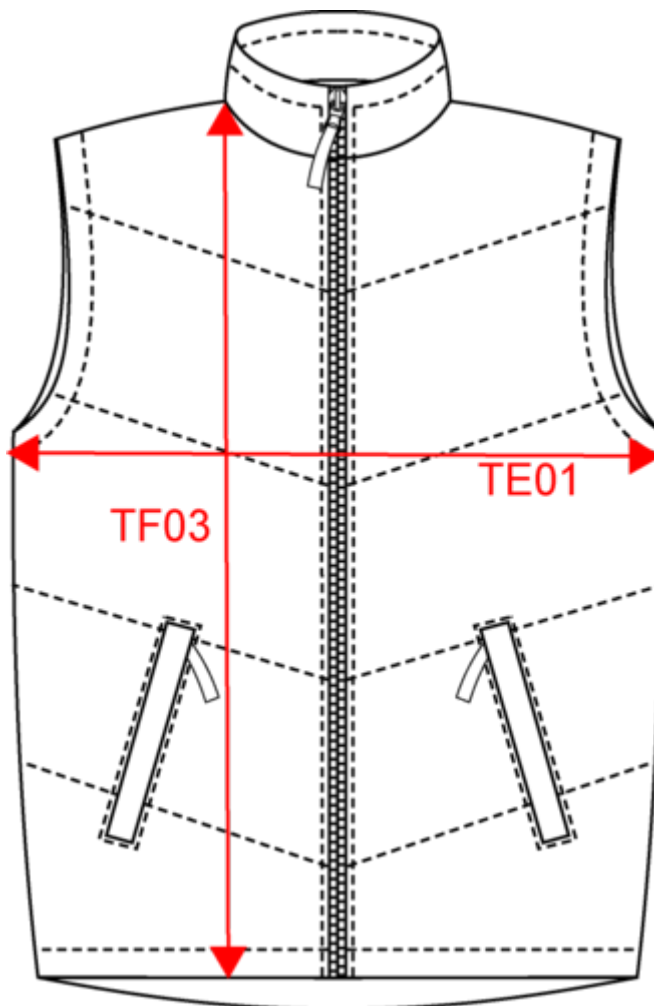

62024010

KARIBAN

K6118

Fleece lined bodywarmer

Dimensions (cm)

Measurements in cm	XS	S	M	L	XL	XXL	3XL	4XL
TE01 - 1/2 chest width at 1.5cm below armhole	53.00	56.00	59.00	62.00	65.00	68.00	71.00	74.00
TF03 - Front total height from HSP	68.50	70.50	72.50	74.50	76.50	78.50	80.50	82.50