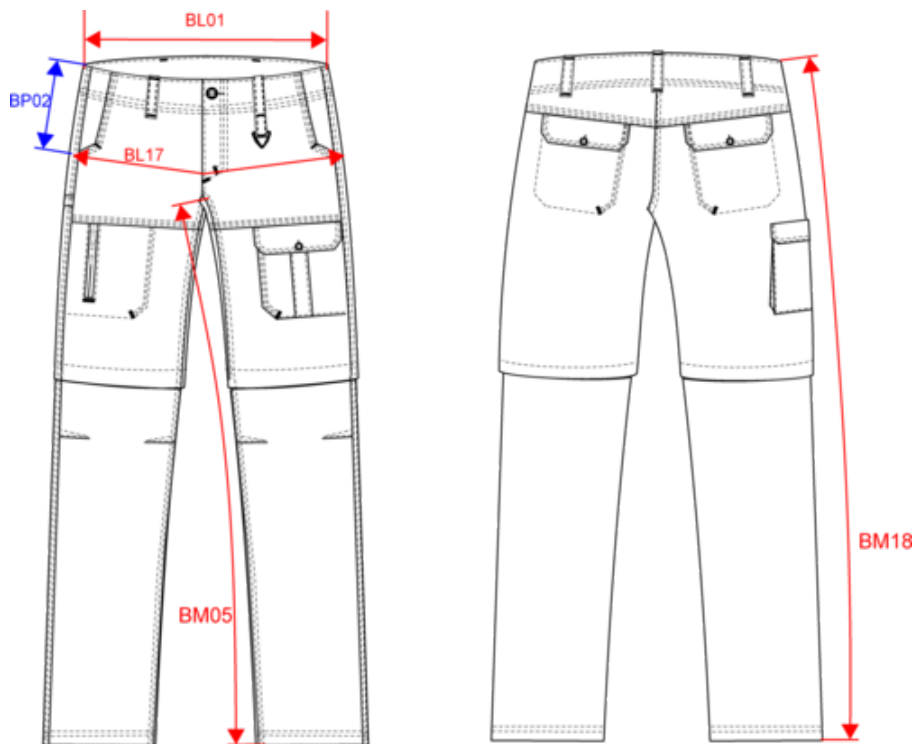

100% cotton twill. Enzyme-washed. Zip fastening with stud. 4 front pockets. 3 rear pockets. Zip off trouser legs to Bermuda shorts. Plastic ring at belt loop. This product has been specially treated and appears intentionally aged. This manufacturing process results in colour variations between products and makes each piece unique.

28 UK (38 FR) 30 UK (40 FR) 32 UK (42 FR) 34 UK (44 FR) 36 UK (46 FR) 38 UK (48 FR) 40 UK (50 FR) 42 UK (52 FR) 44 UK (54 FR)

 245 g/m²

More information

Logistic

1

20

PK - Pakistan
BD - Bangladesh

Customs code

62034235

Black

Dark Beige

KARIBAN

K785

2 In 1 multi pocket trousers

Dimensions (cm)

Measurements in cm	38 FR	40 FR	42 FR	44 FR	46 FR	48 FR	50 FR	52 FR	54 FR
BL01 - 1/2 waist width (buttoned up and front band over back band)	40.00	42.00	44.00	46.00	48.50	51.00	55.00	57.00	53.00
BL17 - 1/2 hip width (measured parallel to waistband)	49.50	51.50	53.50	55.50	57.50	60.25	64.25	66.25	62.25
BM05 - Inseam length	83.50	83.75	84.00	84.25	84.50	84.75	85.25	85.50	85.00
BM18 - Side length (waistband included)	105.60	106.40	107.30	108.00	109.00	110.00	111.60	112.50	110.80

Taille fabricant	Pays-Bas	Italie	Portugal	Espagne	Royaume-Uni	Allemagne
34 FR	40 NL	38 IT	34 PT	34 ES	24 UK	40 DE
36 FR	42 NL	40 IT	36 PT	36 ES	26 UK	42 DE
38 FR	44 NL	42 IT	38 PT	38 ES	28 UK	44 DE
40 FR	46 NL	44 IT	40 PT	40 ES	30 UK	46 DE
42 FR	48 NL	46 IT	42 PT	42 ES	32 UK	48 DE
44 FR	50 NL	48 IT	44 PT	44 ES	34 UK	50 DE
46 FR	52 NL	50 IT	46 PT	46 ES	36 UK	52 DE
48 FR	54 NL	52 IT	48 PT	48 ES	38 UK	54 DE
50 FR	56 NL	54 IT	50 PT	50 ES	40 UK	56 DE
52 FR	58 NL	56 IT	52 PT	52 ES	42 UK	58 DE
54 FR	60 NL	58 IT	54 PT	54 ES	44 UK	60 DE
56 FR	62 NL	60 IT	56 PT	56 ES	46 UK	62 DE
58 FR	64 NL	62 IT	58 PT	58 ES	48 UK	64 DE
60 FR	66 NL	64 IT	60 PT	60 ES	50 UK	66 DE
62 FR	68 NL	66 IT	62 PT	62 ES	52 UK	68 DE