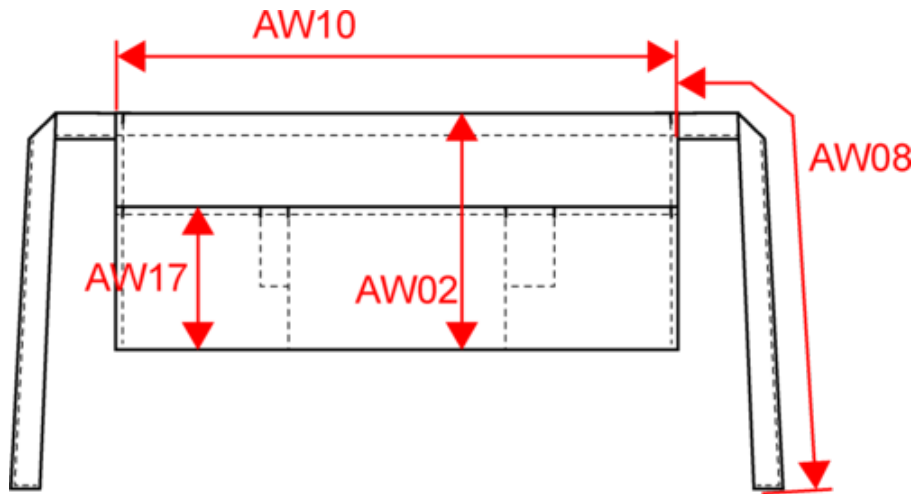

More information

Logistic

Country of origin

Customs code

KARIBAN

K886

Cotton short apron

Dimensions (cm)

Measurements in cm	One Size
AW02 - Total height	26.00
AW08 - Apron waist strap length	82.00
AW10 - Apron waist width	70.00
AW17 - Pocket height at highest point	20.00

KARIBAN

K886

Cotton short apron

Colours information

Logisti  10  50

Sizes	Width (cm)	Height (cm)	Length (cm)	Net weight (kg)	Gross weight (kg)	Pieces/Box	Pieces/Bundle
One Size	40.00	14.00	60.00	0.00000	0.00000	50	0