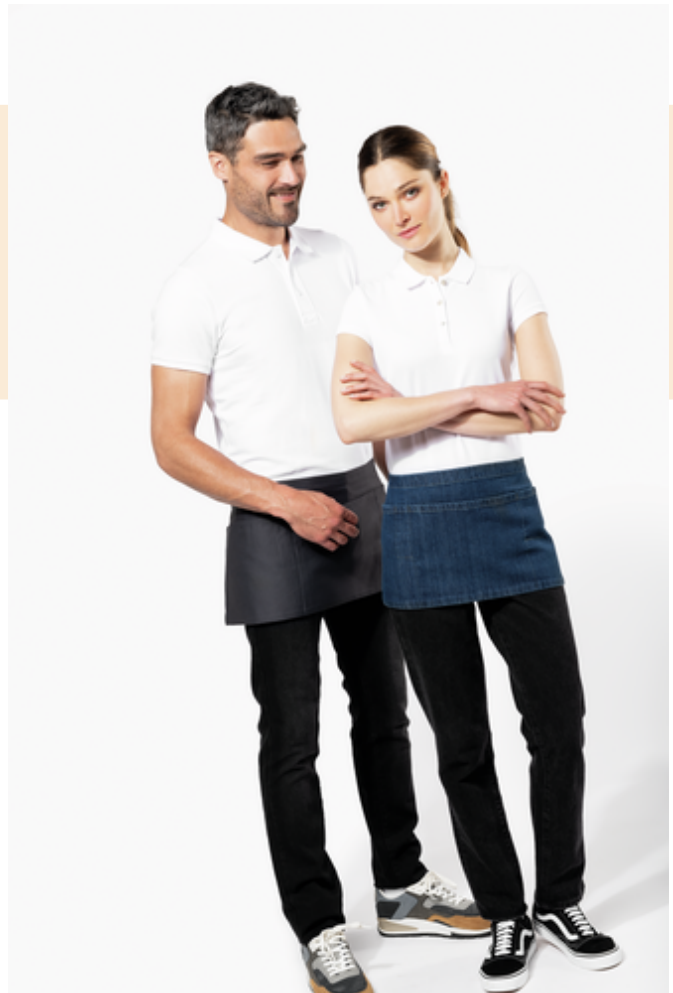

KARIBAN

K886

Cotton short apron

- Washable at 60°: perfect for professional use.
- Easy-care.
- 5 pockets, extremely functional.

100% cotton. Domestic washing at 60°C. 3 large open pockets and 2 narrow open pockets. 26 cm long - 70 cm wide. Denim colour : this product has been specially treated and appears intentionally aged. This manufacturing process results in colour variations between products and makes each piece unique.

More information

Logistic

Country of origin

Customs code