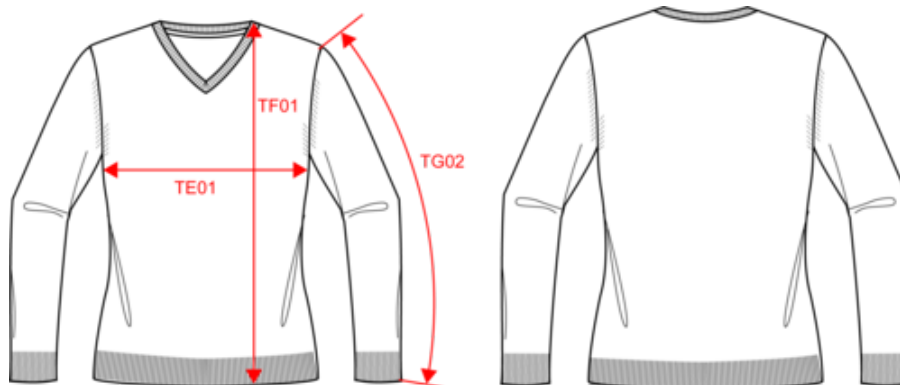

KARIBAN

K966

Ladies' V-neck jumper

Dimensions (cm)

Measurements in cm	XS	S	M	L	XL	XXL	3XL
TE01 - 1/2 chest width at 1.5cm below armhole	42.00	45.00	48.00	51.00	54.00	57.00	60.00
TF01 - Total height from HSP	61.50	63.50	65.50	67.50	69.50	71.50	73.50
TG02 - Long sleeve length	59.00	60.00	61.00	62.00	63.00	64.00	65.00