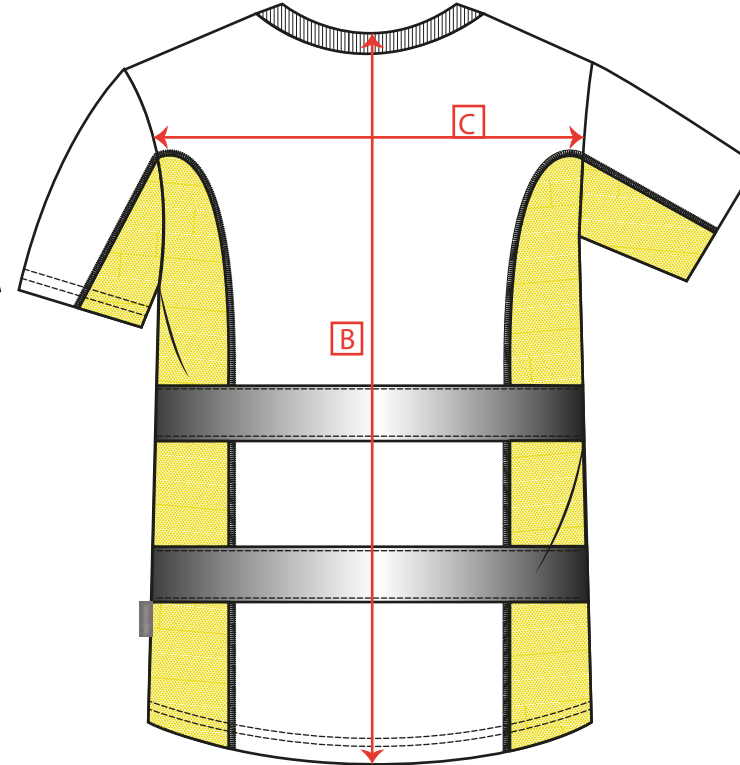

STYLE NO: C394

DESCRIPTION: **Mesh Panelled Cotton Comfort T Shirt**

FABRIC:

COLOUR:

Front

Back

Measurements Are For Fully Relaxed Fabric in cm

Area		XS	S	M	L	XL	2XL	3XL	4XL	5XL	Tol Plus Only
Chest	A	92	100	108	116	124	136	144	152	164	1
Back Length (Include Collar)	B	70	74	75	76	77	78	79	80	81	1
Cross Back -15cm Down Include Collar	C	40	44	48	52	56	60	64	68	72	0.5
Hem Circumference	D	92	100	108	116	124	136	144	152	164	1