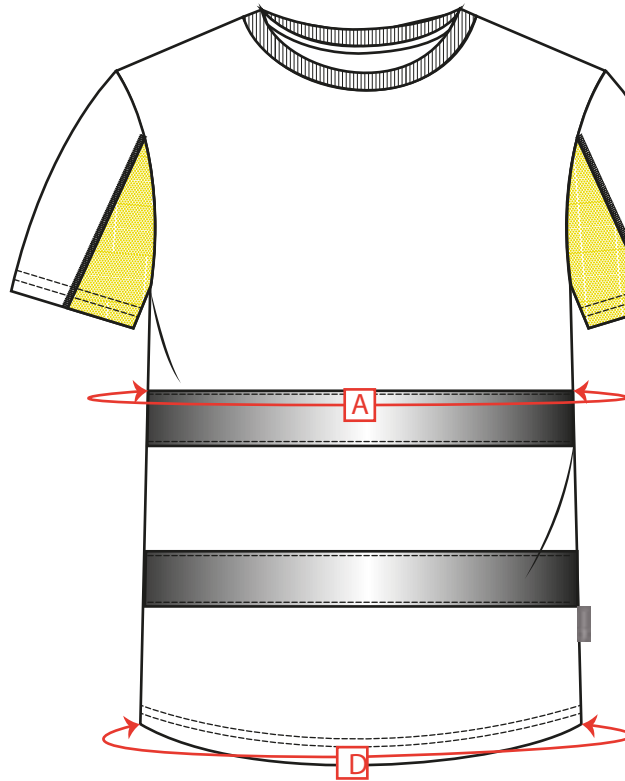

STYLE NO: C394

DESCRIPTION: **Mesh Panelled Cotton Comfort T Shirt**

FABRIC:

COLOUR:

Front

Back

Measurements Are For Fully Relaxed Fabric in cm

Area		XS	S	M	L	XL	2XL	3XL	4XL	5XL	Tol Plus Only
Chest	A	92	100	108	116	124	136	144	152	164	1
Back Length (Include Collar)	B	70	74	75	76	77	78	79	80	81	1
Cross Back -15cm Down Include Collar	C	40	44	48	52	56	60	64	68	72	0.5
Hem Circumference	D	92	100	108	116	124	136	144	152	164	1