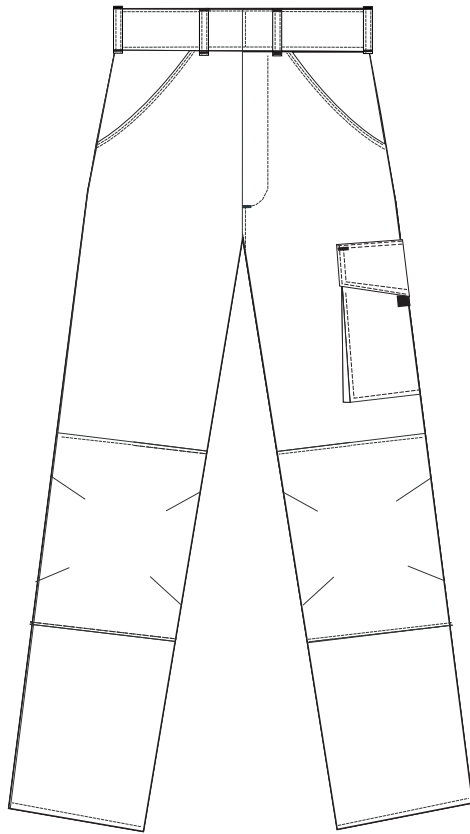

STYLE NO: CW11

DESCRIPTION: Poznan Trousers - ISO 13688

Velcro to match main colour

Measurements

	XS	S	M	L	XL	XXL	3XL	4XL
Waist RELAXED	64	72	80	88	96	104	112	120
Waist STETCHED	78	86	94	102	110	118	126	134
Outside seam Including w aistband	105	106	107	108	109	110	111	112