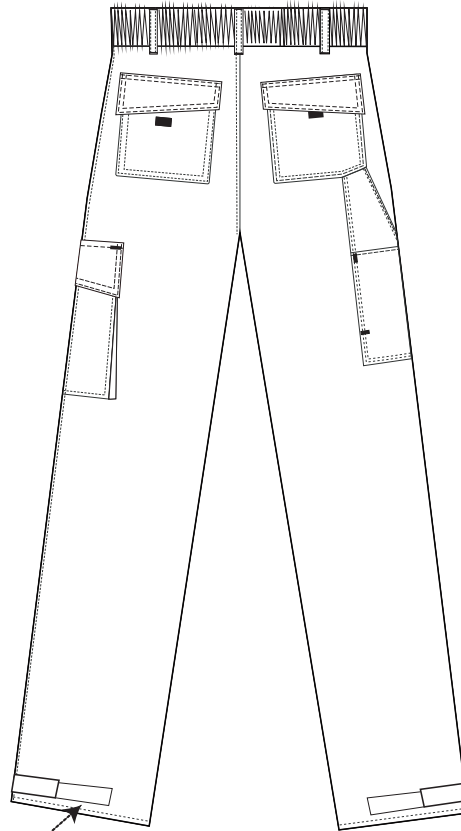

STYLE NO: CW11

DESCRIPTION: Poznan Trousers - ISO 13688

Velcro to match main colour

Measurements

	XS	S	M	L	XL	XXL	3XL	4XL
Waist RELAXED	64	72	80	88	96	104	112	120
Waist STETCHED	78	86	94	102	110	118	126	134
Outside seam Including w aistband	105	106	107	108	109	110	111	112