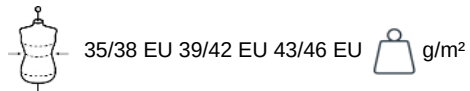

More information

Logistic

Country of origin

Customs code

Dimensions (cm)

Measurements in cm	35/38 EU	39/42 EU	43/46 EU
AR17 - Sock height from top edge to heel	16.50	17.50	18.50
AR18 - Feet length from heel to sock extremity	17.00	19.00	21.00
AR19 - Sock opening width (relaxed)	7.50	8.00	8.50