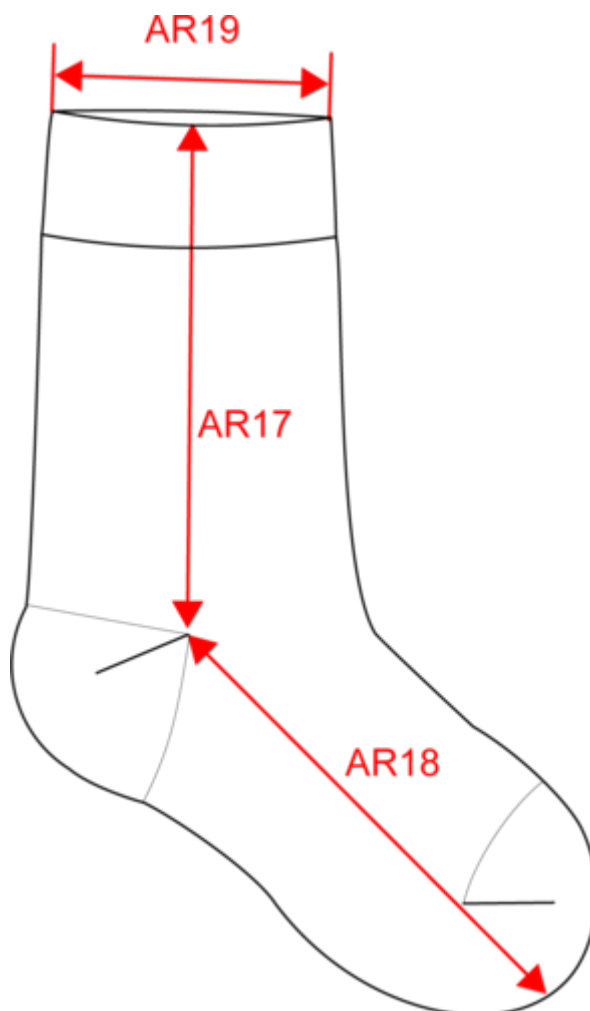

More information

Logistic

Country of origin

Customs code

Dimensions (cm)

Measurements in cm	35/38 EU	39/42 EU	43/46 EU
AR17 - Sock height from top edge to heel	16.50	17.50	18.50
AR18 - Feet length from heel to sock extremity	17.00	19.00	21.00
AR19 - Sock opening width (relaxed)	7.50	8.00	8.50

Logistic

5

100

Sizes	Width (cm)	Height (cm)	Length (cm)	Net weight (kg)	Gross weight (kg)	Pieces/Box	Pieces/Bundle
35/38 EU	40.00	20.00	60.00	0.00000	0.00000	100	0
39/42 EU	40.00	20.00	60.00	0.00000	0.00000	100	0
43/46 EU	40.00	20.00	60.00	0.00000	0.00000	100	0

Pointure fabricant	Royaume-Uni
27/30 EU	C9/C11.5 UK
31/34 EU	C12.5/J2 UK
35/38 EU	J4/J6.5 UK
39/42 EU	5.5/8 UK
43/46 EU	9/11 UK
47/50 EU	12/15 UK