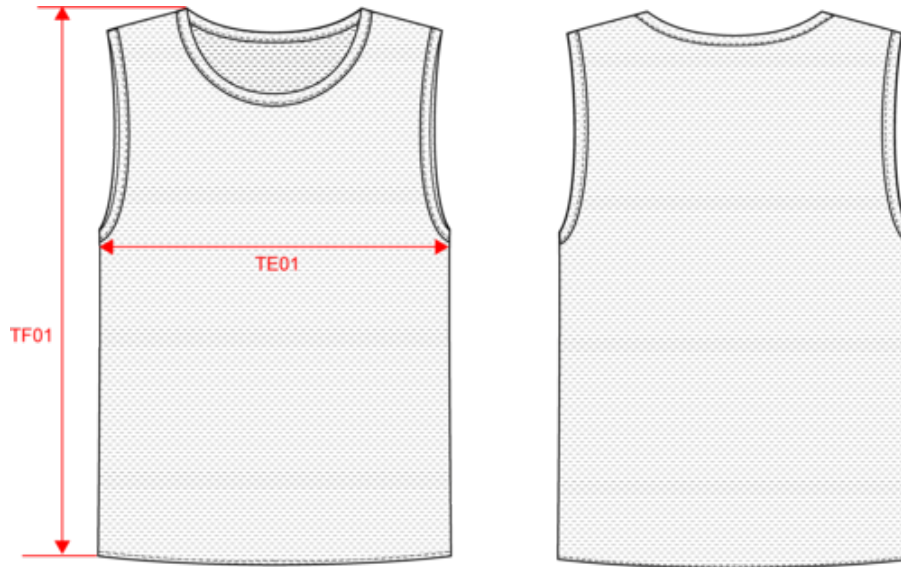

PA042

Multi-sports reversible bib

- Openwork knit.
- 2 stitched layers

100% polyester. Mesh knit. 2 stitched layers - 90 gsm each. Average weight size L : 138g.

More information

Logistic

Country of origin

IN - India
BD - Bangladesh
PK - Pakistan

Measurements in cm	S/M	L/XL	XXL/3XL
TE01 - 1/2 chest width at 1.5cm below armhole	59.00		
TF01 - Total height from HSP	71.00		

PROACT[®]

PA042

Multi-sports reversible bib

Colours information

**Fluo yellow/
Sporty royal
blue**