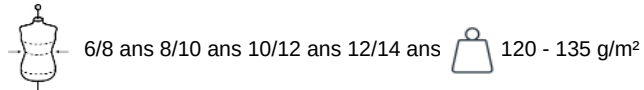

PA1025

Kids' performance shorts

- Ultra-soft and comfortable fabric.
- Elasticated waistband with drawstring for a better fit.

94% polyester / 6% elastane. Ultra-soft and comfortable fabric. 2 deep front pockets. Elasticated waist with drawstring.

Kids' performance shorts

Dimensions (cm)

PROACT[®]

PA1025

Kids' performance shorts

Colours information

Black

RVB : 35,35,37
Pantone C : Black
Pantone TCX : 19-4004TCX