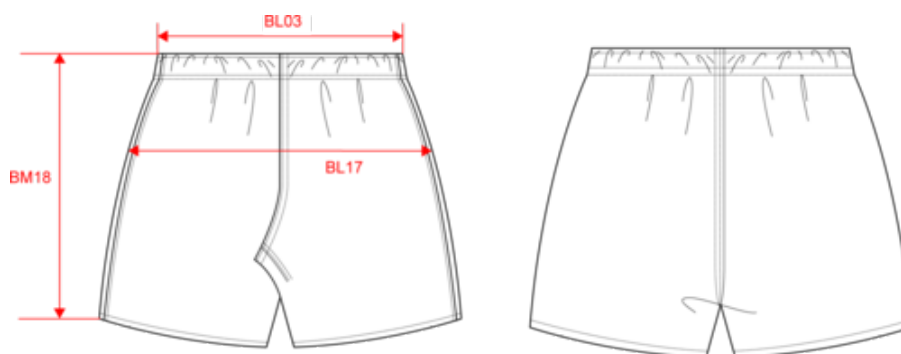

PROACT.®

PA137

Kids' rugby shorts

- 100% polyester and reinforced seams : incredibly resistant.
- Elasticated waistband.

100% polyester twill. Elasticated waistband. Inside drawstring. Reinforced seams.

More information

Logistic

Country of origin

Customs code

Also available in version

PA136

PA137

Kids' rugby shorts

Dimensions (cm)

| Measurements in cm | 6/8 ans | 8/10 ans | 10/12 ans | 12/14 ans | |
|--------------------------------------------------------------|---------|----------|-----------|-----------|-------|
| BL02 - 1/2 waist width stretched | 31.00 | 0.00 | 0.00 | 0.00 | 0.00 |
| BL03 - 1/2 elasticated waist width relaxed (front over back) | 26.00 | 30.00 | 31.00 | 32.00 | 33.00 |
| BL06 - Hip height from top of waistband | 11.00 | 12.25 | 13.50 | 14.75 | 16.00 |
| BM18 - Side length (waistband included) | 23.25 | 26.00 | 28.75 | 29.50 | 31.25 |

White
RVB : 236,236,252
Pantone C : White
Pantone TCX : 11-0601TCX

Logistic

5

50

| Sizes | Width (cm) | Height (cm) | Length (cm) | Net weight (kg) | Gross weight (kg) | Pieces/Box | Pieces/Bundle |
|-----------|------------|-------------|-------------|-----------------|-------------------|------------|---------------|
| 6/8 ans | 40.00000 | 16.00000 | 60.00000 | 4.05000 | 5.75000 | 50 | 1 |
| 8/10 ans | 40.00000 | 16.00000 | 60.00000 | 4.40000 | 6.10000 | 50 | 1 |
| 10/12 ans | 40.00000 | 16.00000 | 60.00000 | 4.75000 | 6.45000 | 50 | 1 |
| 12/14 ans | 40.00000 | 16.00000 | 60.00000 | 5.10000 | 6.80000 | 50 | 1 |