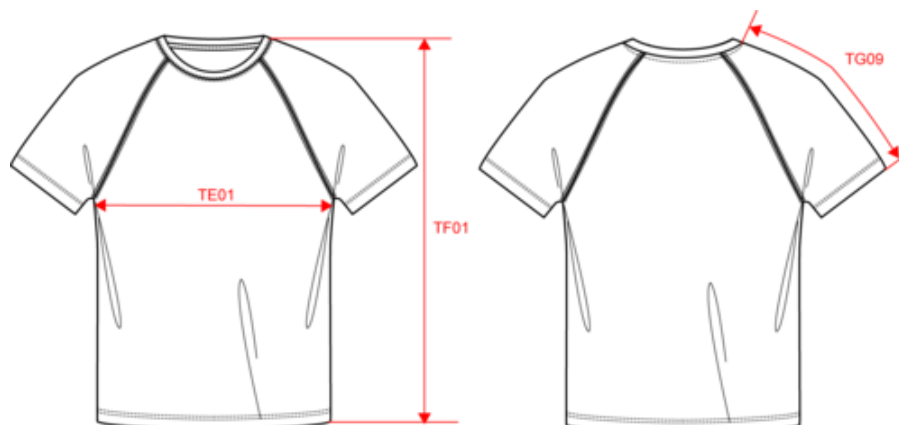

PROACT.®

PA445

Kids' short-sleeved sports T-shirt

- 100% polyester: incredibly resistant, lightweight and breathable.
- Light quick-drying fabric.
- Crew neckline with taped neck.

100% polyester. Quick-drying lightweight fabric. Crew neck with taped neck. Raglan sleeves with cover stitch. Twin needle finishing at neck, cuffs and hem.

PA445

Kids' short-sleeved sports T-shirt

Dimensions (cm)

| Measurements in cm | 6/8 ans | 8/10 ans | 10/12 ans | 12/14 ans |
|---|---------|----------|-----------|-----------|
| TE01 - 1/2 chest width at 1.5cm below armhole | 37.00 | 40.00 | 43.00 | 46.00 |
| TF01 - Total height from HSP | 53.00 | 58.00 | 63.00 | 68.00 |
| TG09 - Raglan short sleeve length | 25.50 | 27.25 | 29.00 | 30.85 |